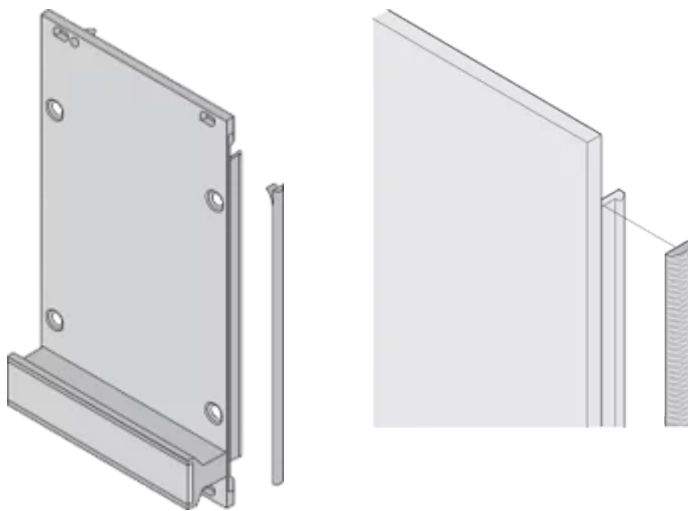

Height (H): 97mm

Material: Thermoplastic Elastomer

Product Family: EuropacPRO; RatiopacPRO; RatiopacPRO AIR; PropacPRO; Frame Type Plug-In Unit

Product Type: Shielding Kit

Width (W): 3.8mm

Works With: Subracks; Cases; Front Panels

Flammability Rating: UL® 94V-0

Net Weight: 0.048kg

ADDITIONAL PRODUCT DETAILS

EMC gaskets (textile) are required for shielding the front panels.

DIAGRAMS

WARNING

---

nVent products shall be installed and used only as indicated in nVent's product instruction sheets and training materials. Instruction sheets are available at www.nvent.com and from your nVent customer service representative. Improper installation, misuse, misapplication or other failure to completely follow nVent's instructions and warnings may cause product malfunction, property damage, serious bodily injury and death and/or void your warranty.