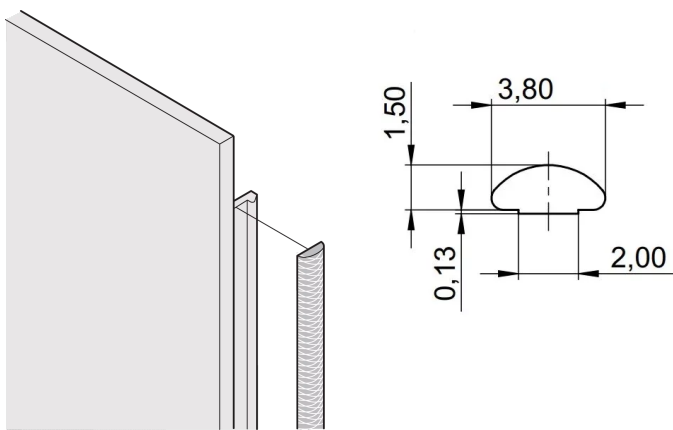

Front Panel EMC Textile Shielding Kit, -40... +70°C, 3 U; 10 pieces

CATALOG NUMBER

21101-853

The textile EMC gaskets are inserted into a slot on the right hand side of the U-shaped front panels. The gaskets are glued to the front panel.

CERTIFICATIONS

FEATURES

Textile EMC gasket is affixed laterally on the front panel or in the groove of the right-hand profile as appropriate.

Profile seal is bonded onto the contact surface of the 19" bracket or of the rear angle and sets up the conductive connection to the U-shaped front panels

Temperature range -40 °C ... +70 °C

PRODUCT ATTRIBUTES

Rack Height: 3U

Package Quantity: 10

Depth (D): 1.62mm

Height (H): 97mm

Material: Thermoplastic Elastomer

Product Family: EuropacPRO; RatiopacPRO; RatiopacPRO AIR; PropacPRO; Frame Type Plug-In Unit

Product Type: Shielding Kit

Width (W): 3.8mm

Works With: Subracks; Cases; Front Panels

Flammability Rating: UL® 94V-0

Net Weight: 0.048kg

ADDITIONAL PRODUCT DETAILS

EMC gaskets (textile) are required for shielding the front panels.