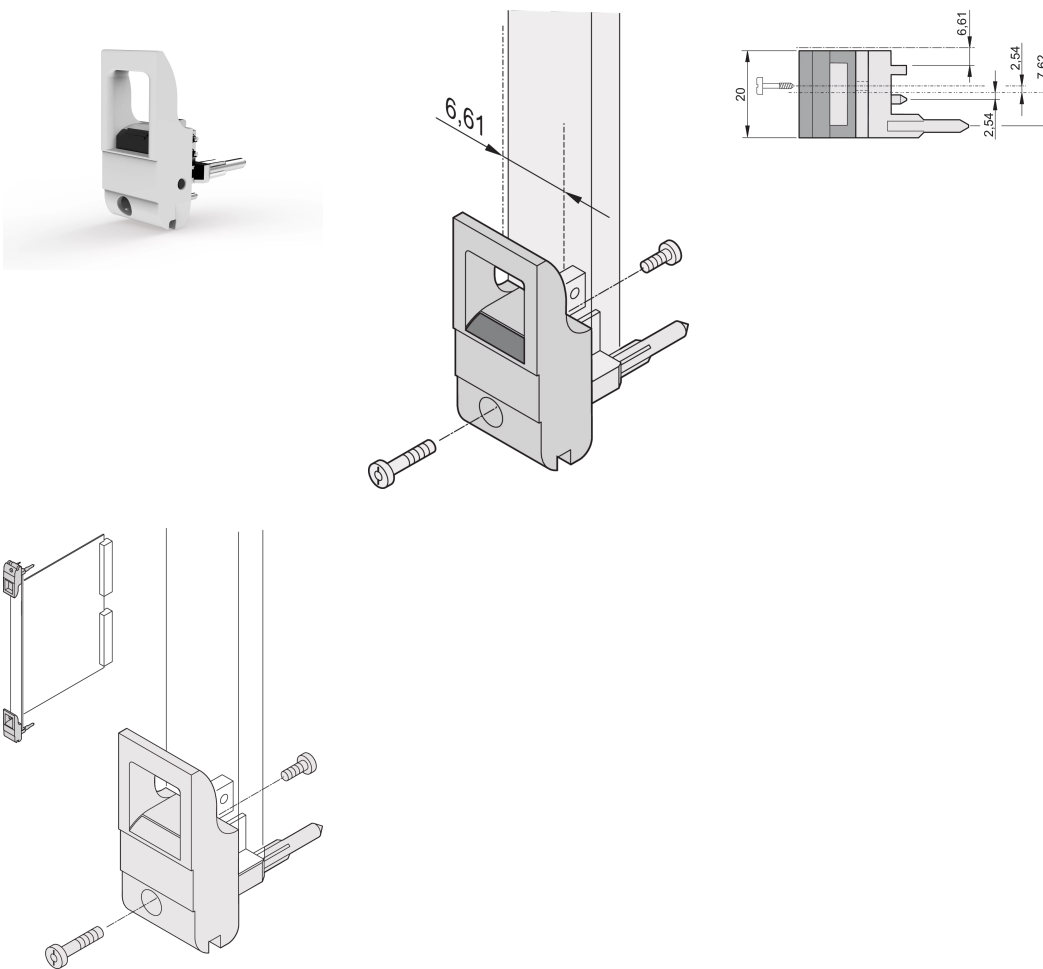

# Insertor/Extractor Handle Type IET, Grey Lever, Black Button, Bottom, 10 Piece

## CATALOG NUMBER

**20817-714**

The inserter/extractor handle, type IET in accordance with IEEE 1101.10, 0,1" offset. Two of these handles can overcome a single lever force of 700 N (per pair).

## FEATURES

Suitable for insertion and extraction forces up to 700 N (per pair)

In accordance with IEEE 1101.10 and IEC 60297-3-102

A microswitch can be mounted

0.1" offset is used for PSUs with SMD Plus