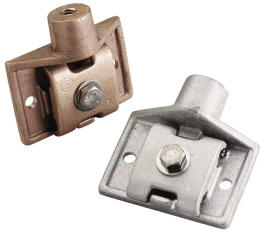

# Air Terminal Base, Vertical Mount, Imperial Thread

## FEATURES

For use on vertical surfaces

Accommodates vertical or horizontal cable runs

For positive bolt tension cable clamping

## SPECIFICATIONS

**Conductor Size, UL:** Class 1 - Class 2 (4/0 Max)

Table 1/2

Catalog Number	Material	Finish	Thread Size (TS)	Hole Size (HS)	Depth (D)	Height (H)
LPA31858	Aluminum		5/8" UNC	7.14 mm	26.99mm	73.03 mm
LPA31812	Aluminum		1/2" UNC	7.14 mm	26.99mm	73.03 mm

CatalogNumber	Material	Finish	Thread Size (TS)	Hole Size (HS)	Depth (D)	Height (H)
LPC31838	Copper		3/8" UNC	7.14 mm	26.99mm	73.03 mm
LPC31858	Copper		5/8" UNC	7.14 mm	26.99mm	73.03 mm
LPC318L38	Copper	Tinned	3/8" UNC	7.14 mm	26.99mm	73.03 mm
LPC31812	Copper		1/2" UNC	7.14 mm	26.99mm	73.03 mm
LPC318L12	Copper	Tinned	1/2" UNC	7.14 mm	26.99mm	73.03 mm