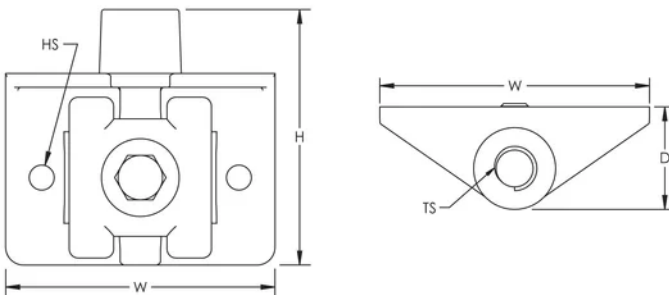

CatalogNumber	Material	Finish	Thread Size (TS)	Hole Size (HS)	Depth (D)	Height (H)
LPC31838	Copper		3/8" UNC	7.14 mm	26.99mm	73.03 mm
LPC31858	Copper		5/8" UNC	7.14 mm	26.99mm	73.03 mm
LPC318L38	Copper	Tinned	3/8" UNC	7.14 mm	26.99mm	73.03 mm
LPC31812	Copper		1/2" UNC	7.14 mm	26.99mm	73.03 mm
LPC318L12	Copper	Tinned	1/2" UNC	7.14 mm	26.99mm	73.03 mm

Table 2/2

Catalog Number	Width (W)	Unit Weight
LPA31858	77 mm	0.13 kg
LPA31812	77 mm	0.13 kg
LPC31838	77 mm	0.38 kg
LPC31858	77 mm	0.38 kg
LPC318L38	77 mm	0.38 kg
LPC31812	77 mm	0.38 kg
LPC318L12	77 mm	0.38 kg

DIAGRAMS