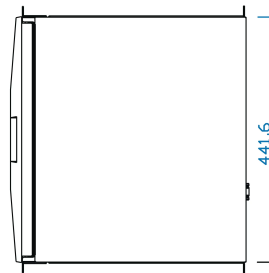

19" Drawer With Keyboard 1 U, Touchpad, RAL 9005, French Keyboard

Data Solutions

CATALOG NUMBER

60118-568

19" rack mountable drawer with keyboard with full extension.

CERTIFICATIONS

FEATURES

Extendable 1 U drawer with keyboard including function keys, number pad, touchpad

Locking at full extension and in the inserted state