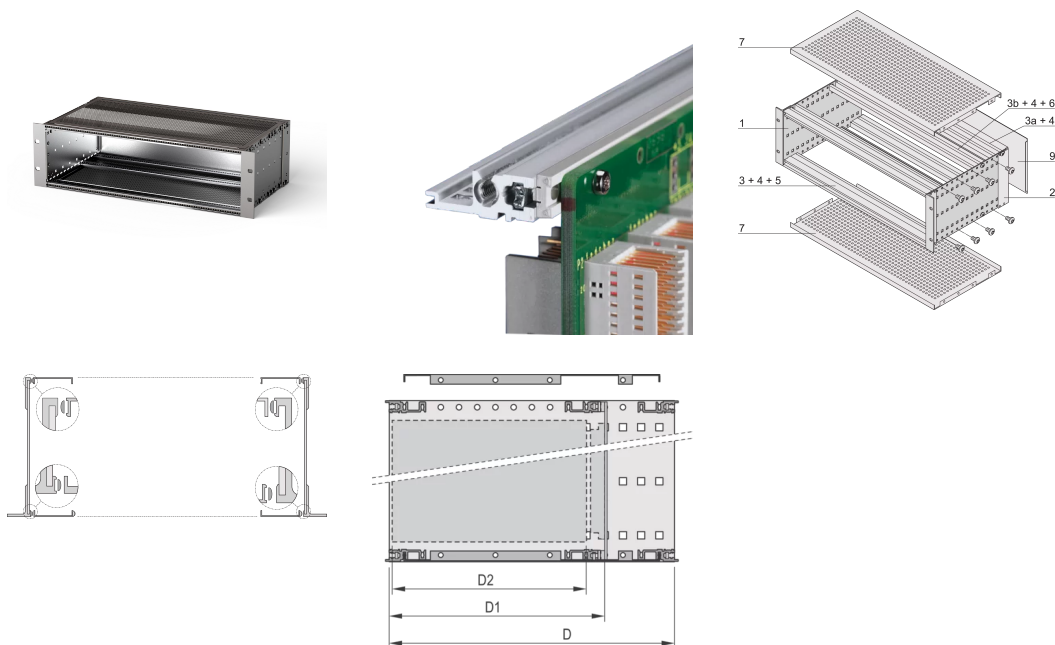

EuropacPRO 19" Subrack Kit for Backplane, Heavy, Shielded, 3 U, 355 mm

CATALOG NUMBER

24563-174

EMC Shielded subrack for backplane mounting, heavy version with tox welded side panels.

CERTIFICATIONS

FEATURES

Subrack with side panel type H ("Heavy"), 19" bracket is firmly fixed to side panel (tox-cold welded)

Modifications such as cutouts, different finishes or dimensions available

Supplied as space-saving flat-pack

Aluminum construction

Horizontal rail type "Heavy"

Rear horizontal rail for backplane mounting with insulation strip

EMC of approximately 40 dB at 1 GHz, 30 dB at 2 GHz, assuming that the front is covered with shielded front panels, testing in accordance with VG 95373 part 15

PRODUCT ATTRIBUTES

Rack Height: 3U

Depth (D): 355mm

Package Quantity: 1

For Mounting: Backplane

Board Depth: 160mm; 220mm; 280mm

EMC Gasket Type: Textile

Shock and Vibration Tolerance: 5g (force)