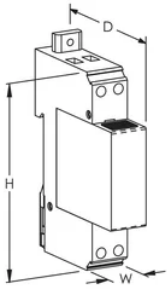

Catalog Number	UTBSA	UTBTA
Technology	Gas Discharge Tube (GDT) PTC	Gas Discharge Tube (GDT) PTC
Voltage Protection Level (Up), L-L	340 V @ 3 kA	480 V @ 3 kA
Connection, Stranded	1 - 4 mm²	1 - 4 mm²
Mounting	35 mm top hat DIN rail	35 mm top hat DIN rail
Temperature	-20 to 65 °C	-20 to 65 °C
Enclosure Material	UL® 94V-0 Thermoplastic	UL® 94V-0 Thermoplastic
Enclosure Rating	IP 20 NEMA®-1	IP 20 NEMA®-1
Depth (D)	68mm	68mm
Height (H)	90 mm	90 mm
Width (W)	18 mm	18 mm
Unit Weight	0.1 kg	0.1 kg
Certification Details		UL® 497A
Complies With	ANSI®/IEEE® C62.41.2-2002 Cat A, Cat B, Cat C	ANSI®/IEEE® C62.41.2-2002 Cat A, Cat B, Cat C
Replacement Module	UTBSM	UTBTM

DIAGRAMS

WARNING

nVent products shall be installed and used only as indicated in nVent's product instruction sheets and training materials. Instruction sheets are available at www.nvent.com and from your nVent customer service representative. Improper installation, misuse, misapplication or other failure to completely follow nVent's instructions and warnings may cause product malfunction, property damage, serious bodily injury and death and/or void your warranty.