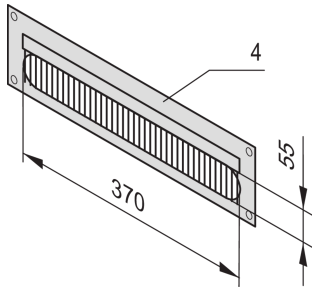

Cable Ducting for Novastar and Eurorack

Data Solutions

Cover the opening on shortened doors or rear panels for a more aesthetic look.

CERTIFICATIONS

FEATURES

To cover the opening on shortened doors or rear panels

Frame, St, 2.5 mm

With black brush strip

SPECIFICATIONS

Product Type: Cover

Table 1/2

Catalog Number	Rack Height	Color	Design Feature	Package Quantity	Color Code	Finish
27230-160	3U	Black Grey	Brushes	1	RAL 7021	Anodized
27230-161	4U	Black Grey	Brushes	1	RAL 7021	Anodized