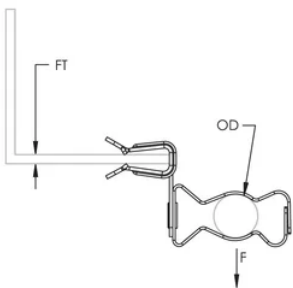

## FEATURES

Supports conduit/pipe or cable from beam flanges

Snap close clip pivots a full 360°

Requires only a hammer to install

## SPECIFICATIONS

**Finish:** nVent CADDY Armour

**Material:** Spring Steel

Table 1/1

Catalog Number	Article Number	Outer Diameter (OD)	Flange Thickness (FT)	Static Load	Certifications
16M24SM	173720	23.4 - 35 mm	3 - 8 mm	120N	UL, cUL
20M24SM	171720	35 - 42 mm	3 - 8 mm	120N	cUL, UL
24M24SM	176690	42 - 50 mm	3 - 8 mm	120N	UL, cUL

Catalog Number	Article Number	Outer Diameter (OD)	Flange Thickness (FT)	Static Load	Certifications
32M24SM	173830	50 - 60 mm	3 - 8 mm	120N	UL, cUL
812M24SM	160050	18 - 30 mm	3 - 8 mm	120N	cUL, ITB, UL
16M58SM	173730	23.4 - 35 mm	8 - 14 mm	120N	cUL, UL
20M58SM	173770	35 - 42 mm	8 - 14 mm	120N	
24M58SM	173800	42 - 50 mm	8 - 14 mm	120N	cUL, UL
32M58SM	173840	50 - 60 mm	8 - 14 mm	120N	UL, cUL
812M58SM	160060	18 - 30 mm	8 - 14 mm	120N	UL, cUL, ITB
812M912SM	160070	18 - 30 mm	14 - 20 mm	120N	cUL, ITB, UL
16M912SM	173740	23.4 - 35 mm	14 - 20 mm	120N	UL, cUL
20M912SM	173780	35 - 42 mm	14 - 20 mm	120N	
24M912SM	173810	42 - 50 mm	14 - 20 mm	120N	cUL, UL
32M912SM	173850	50 - 60 mm	14 - 20 mm	120N	cUL, UL

## DIAGRAMS