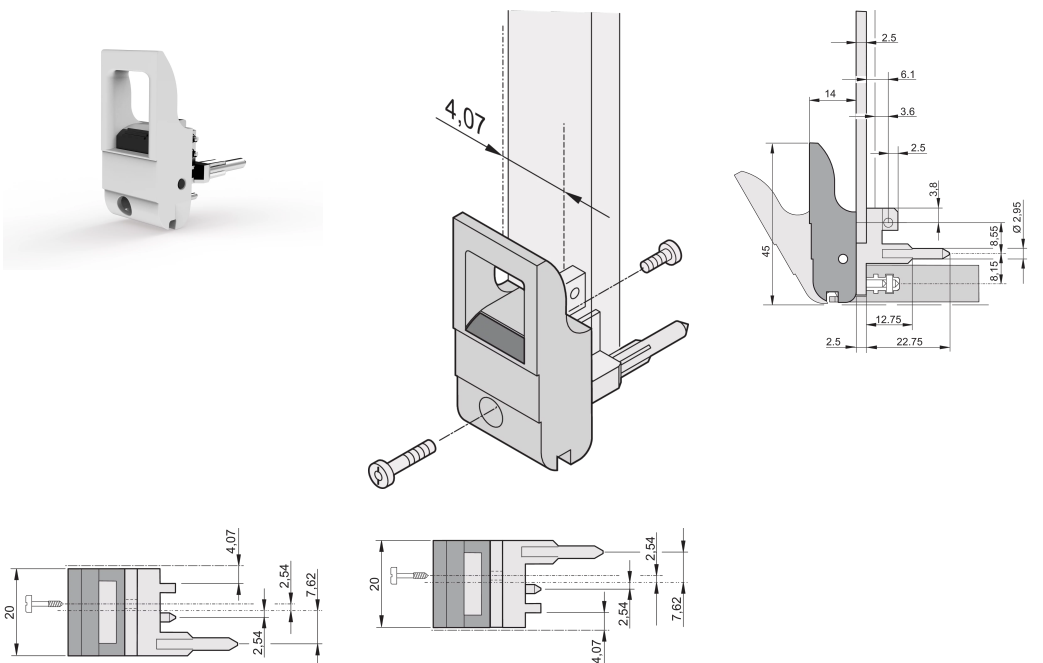

# Insertor/Extractor Handle Type IET, Grey Lever, Black Button, Bottom, 100 Pieces

## CATALOG NUMBER

**20817-661**

The inserter/extractor handle, type IET in accordance with IEEE 1101.10. Two of these handles can overcome a single lever force of 700 N (per pair).

## FEATURES

Suitable for insertion and extraction forces up to 700 N (per pair)

In accordance with IEEE 1101.10 and IEC 60297-3-102

A microswitch can be mounted

With locking

With integrated alignment pin for perforated strip