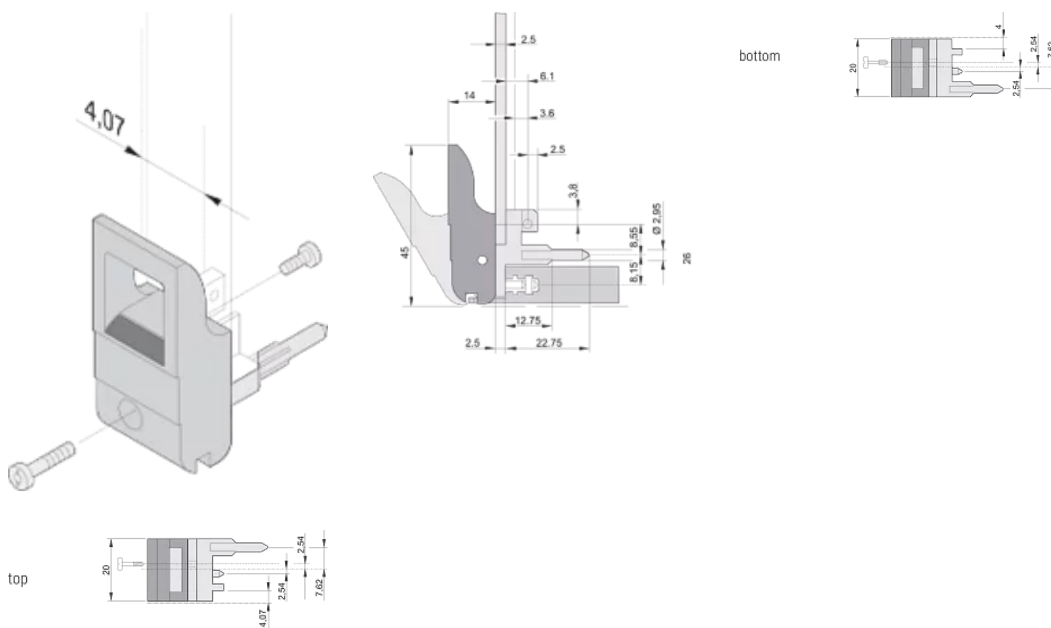

With integrated alignment pin for perforated strip

Codeable i.a.w. IEEE 1101.10 and IEC 60297-3-103

PRODUCT ATTRIBUTES

Package Quantity: 100

Handle Type: IET; Bottom Front; Top Rear I/O

Flammability Rating: UL® 94V-0

Color: Grey

Complies With: EN 45545-2

Material: Polycarbonate

Product Type: Handle

Type: Inserter/Extractor, Standard

Works With: Front Panels

ADDITIONAL PRODUCT DETAILS

Please order Coding pegs and Microswitch separately.

DIAGRAMS

WARNING

nVent products shall be installed and used only as indicated in nVent's product instruction sheets and training materials. Instruction sheets are available at www.nvent.com and from your nVent customer service representative. Improper installation, misuse, misapplication or other failure to completely follow nVent's instructions and warnings may cause product malfunction, property damage, serious bodily injury and death and/or void your warranty.