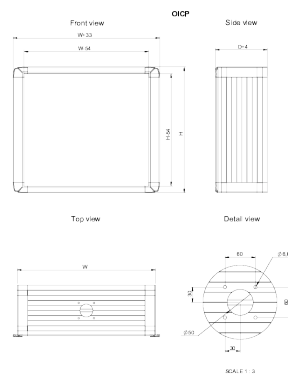

Operator Interface Control Panel, OICP

The aluminium operator interface control panel, OICP, has a pre-machined hole pattern to allow for the desired fixation to a swing arm, plus a removable front plate at a IP 65 protection degree. Components can be easily fitted thanks to the removable front plate, but will also be easily accessible through a removable rear panel. Side handles on the enclosure allow for easy movement of the enclosure into the desired working position. The aluminium body will dissipate more heat than a mild steel body, which may eliminate the need for additional ventilation.

INDUSTRY STANDARDS

CE UKCA

EAC

GOST

FEATURES

Material: Body: Al Mg Si05. Rear plate: Al Mg. Corners: AISI 12.

Protection: IP 65.

Finish: Body and rear plate: anodised aluminium. Corners: RAL 7016.

SPECIFICATIONS

Material:	Aluminum
Color:	Anthracite Gray
Finish:	Powder Coated
Color Code:	RAL 7016

Table 1/1

Catalog Number	Height	Width	Depth	Weight	Quick Ship
OICP343920	345mm	395mm	200mm	7kg	No
OICP395220	398mm	525mm	200mm	9kg	No
OICP305220	309mm	525mm	200mm	7.9kg	No
OICP355220	345mm	525mm	200mm	8.3kg	No
OICP414720	415mm	470mm	200mm	8.5kg	No
OICP495420	495mm	542mm	200mm	10.3kg	No

ADDITIONAL PRODUCT DETAILS

The external enclosure dimension is increased by 16.5 mm, on the side where there is a grip profile.

WARNING

nVent products shall be installed and used only as indicated in nVent's product instruction sheets and training materials. Instruction sheets are available at www.nvent.com and from your nVent customer service representative. Improper installation, misuse, misapplication or other failure to completely follow nVent's instructions and warnings may cause product malfunction, property damage, serious bodily injury and death and/or void your warranty.