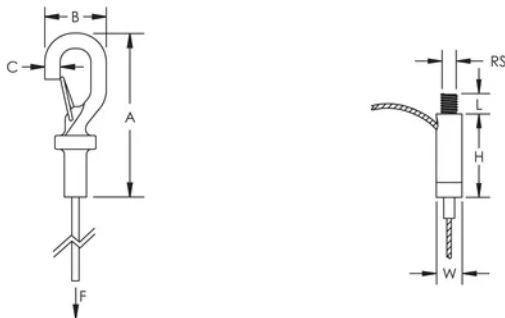

Sleek, low-profile locking device reduces visual impact

Keyless locking device is adjustable even after installation

SPECIFICATIONS

- Wire Rope Diameter:** 1.5 mm
- Static Load Safety Factor:** 5:1
- Finish:** Electrogalvanized
- Material:** Steel

Table 1/1

| Catalog Number | Article Number | Wire Rope Length | A | B | C | Static Load |
|----------------|----------------|------------------|---------|---------|--------|-------------|
| SLDM615L2 | 196029 | 2m | 58.4 mm | 22.9 mm | 6.4 mm | 195N |

| CatalogNumber | Article Number | Wire Rope Length | A | B | C | Static Load |
|---------------|----------------|------------------|---------|---------|--------|-------------|
| SLDM615L1 | 196028 | 1m | 58.4 mm | 22.9 mm | 6.4 mm | 195N |

Rod Size (RS): 6
Length (L): 7mm
Width (W): 9.2 mm
Height (H): 24.5 mm

DIAGRAMS

WARNING

nVent products shall be installed and used only as indicated in nVent's product instruction sheets and training materials. Instruction sheets are available at www.nvent.com and from your nVent customer service representative. Improper installation, misuse, misapplication or other failure to completely follow nVent's instructions and warnings may cause product malfunction, property damage, serious bodily injury and death and/or void your warranty.