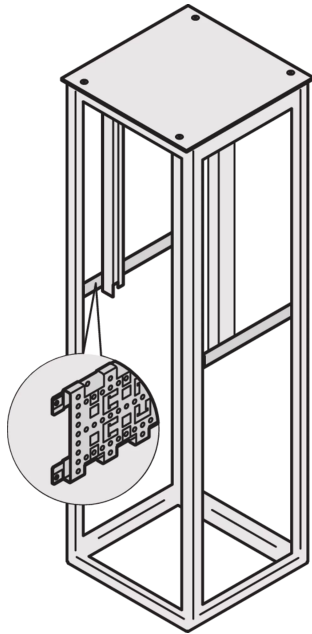

Varistar Depth Member

Horizontal depth member in the cabinet depth. Mounted directly at the Varistar CP frame for cable management, increased frame stiffness and additional fixing points.

CERTIFICATIONS

FEATURES

Cable routing facilitated using cable ties and cable eyes, required for recessed shelf

St, 1.5 mm, finish AlZn

SPECIFICATIONS

Height:	135mm
Product Type:	Bracket
Material:	Steel
Works With:	Varistar CP

Table 1/1

Catalog Number	Depth	Package Quantity	Finish	Rack Height	Package Unit	Quick Ship
23130-081	600mm	2	Aluminum-Zinc Plated	3U	Pair	No
23130-365	1200mm	2	Aluminum-Zinc Plated	3U	Pair	No
23130-083	900mm	2	Aluminum-Zinc Plated	3U	Pair	No
23130-364	1100mm	2	Aluminum-Zinc Plated	3U	Pair	No
23130-082	800mm	2	Aluminum-Zinc Plated	3U	Pair	No
23130-084	1000mm	2	Aluminum-Zinc Plated	3U	Pair	No