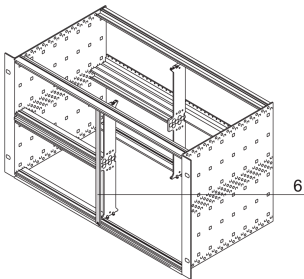

Front Panel Alternative for Combined Mounting, U-profile, Textile, 6 U, 2 HP, 2.5 mm, Al, Front Anodized, Rear Conductive

CATALOG NUMBER

30849-140

The 2 HP wide front panel covers an open slot. The U-profile front panel can be combined with a textile EMC gasket. It be fixed with screws and washers. Due to the 2 HP width no sleeves can be used.

CERTIFICATIONS

FEATURES

U-profile front panel 6 U, 2 HP, Al, 2.5 mm

Prepared for textile EMC gasket

PRODUCT ATTRIBUTES

Product Type: Front Panel

Accessory Type: Front panel

Product Family: EuropacPRO; RatiopacPRO; RatiopacPRO AIR; CompacPRO; PropacPRO

Mounting: Screw-on Front

EMC Shielding: No (Retrofittable)

Gasket Type: Textile EMC

Material: Aluminum

Front Finish: Anodized

Rear Finish: Conductive

Treated Edges: No

Rack Height: 6U

Height: 261.8mm

Rack Width: 2HP

Width: 9.8mm

Depth: 2.5mm

Complies With: IEC 60297-3-101; IEEE 1101.1/10

Package Quantity: 1

Finish: Anodized; Passivated

Net Weight: 0.021kg