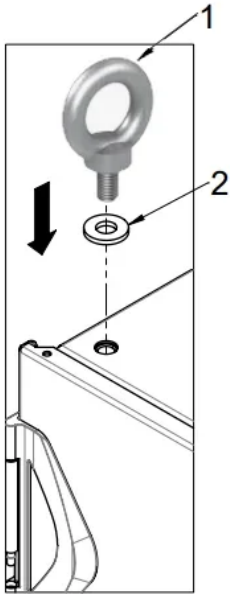

## CATALOG NUMBER

21630-030

Bolt on lifting eyes to lift and place cabinet without cabinet damage.