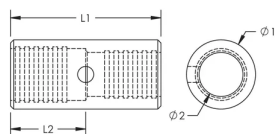

RBT1114101A	76 mm	2.19 kg
RBT1418101A	76 mm	3.55 kg

Designed to Meet: AASHTO;ABNT NBR 8548:1984;ACI 318 Type 1 (125% Specified Yield);ACI 318 Type 2 (Specified Tensile);ACI 349;ACI 359;AS3600

ADDITIONAL PRODUCT DETAILS

Prior to installation, please read and understand all of the detailed instructions and safety notices provided in the nVent LENTON Cadweld Rebar Splicing System Instruction Manual.

Sizes not shown may be available by special order. Contact your nVent LENTON representative for more information.

DIAGRAMS

WARNING

nVent products shall be installed and used only as indicated in nVent's product instruction sheets and training materials. Instruction sheets are available at www.nvent.com and from your nVent customer service representative. Improper installation, misuse, misapplication or other failure to completely follow nVent's instructions and warnings may cause product malfunction, property damage, serious bodily injury and death and/or void your warranty.

North America

+1.800.753.9221
Option 1 – Customer Care
Option 2 – Technical Support

Europe

Netherlands:
+31 800-0200135
France:
+33 800 901 793

Europe

Germany:
800 1890272
Other Countries:
+31 13 5835404