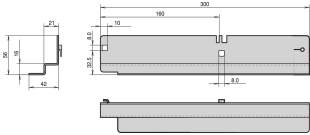

Labrack Slide Rail, 40 kg

Labrack Slide Rail with 40 kg load capacity for mounting on the bare cabinet uprights or 19" panel/slide mounts. The slide rail supports shelf of heavy 19" Chassis.