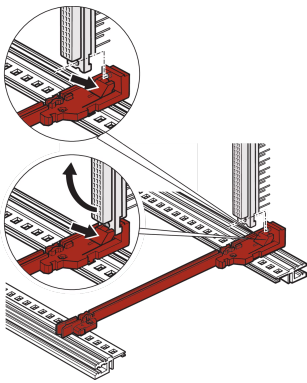

# Guide Rail Standard Type, With DIN Connector Fixing, Plastic, 160 mm, 2 mm Groove Width, Red, 1 Pair

## CATALOG NUMBER

**64560-074**

The standard type guide rail with connector fixing allows the user to clip the DIN connectors (EN 60603-2 (DIN 41612)) directly onto the guide rails. Only applicable with Euroboards with the dimensions 100 x 160 mm and 100 x 220 mm. Suitable for RatiopacPRO/-AIR, PropacPRO, CompacPRO and EuropacPRO.

## FEATURES

Easy and economic mounting of connectors through snap connections as alternative to z-rails or horizontal rails with integrated z-rail

For single Euroboard format 100 × 160 mm or 100 × 220 mm; not suitable for double Euroboard format

Plastic guide rail, one piece, red, for 2 mm groove width

Can be clipped into horizontal rails in Al extrusion

Can be clipped into 1.5 mm thick plate

Storage temperature: from -40 °C ... 130 °C