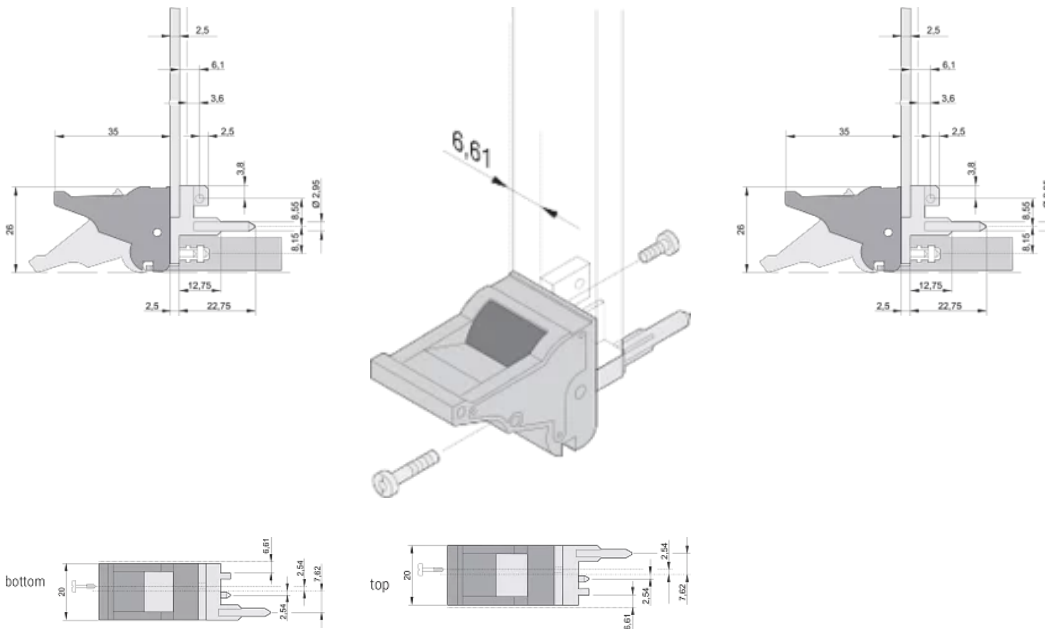

Flammability Rating: UL® 94V-0

Color: Grey

Complies With: EN 45545-2

Material: Polycarbonate

Product Type: Handle

Type: Inserter/Extractor, 0.1" Offset

Works With: Front Panels

ADDITIONAL PRODUCT DETAILS

Please order Coding pegs and Microswitch separately.

DIAGRAMS

WARNING

nVent products shall be installed and used only as indicated in nVent's product instruction sheets and training materials. Instruction sheets are available at www.nvent.com and from your nVent customer service representative. Improper installation, misuse, misapplication or other failure to completely follow nVent's instructions and warnings may cause product malfunction, property damage, serious bodily injury and death and/or void your warranty.