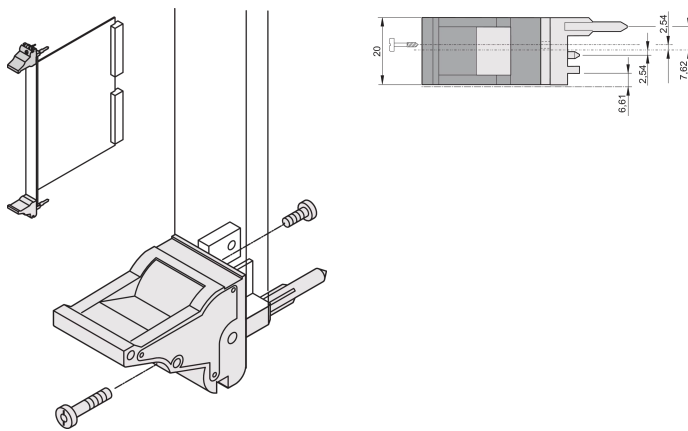

# Insertor/Extractor Handle Type IEL, Grey Lever, Black Button, Top, 10 Pieces

## CATALOG NUMBER

**20817-692**

The insertor/extractor handle, type IEL in accordance with IEEE 1101.10. 0,1" offset Two of these handles can overcome a single lever force of 700 N (per pair).

## FEATURES

Suitable for insertion and extraction forces up to 700 N (per pair)

In accordance with IEEE 1101.10 and IEC 60297-3-102

A microswitch can be mounted

0.1" offset is used for PSUs with SMD Plus