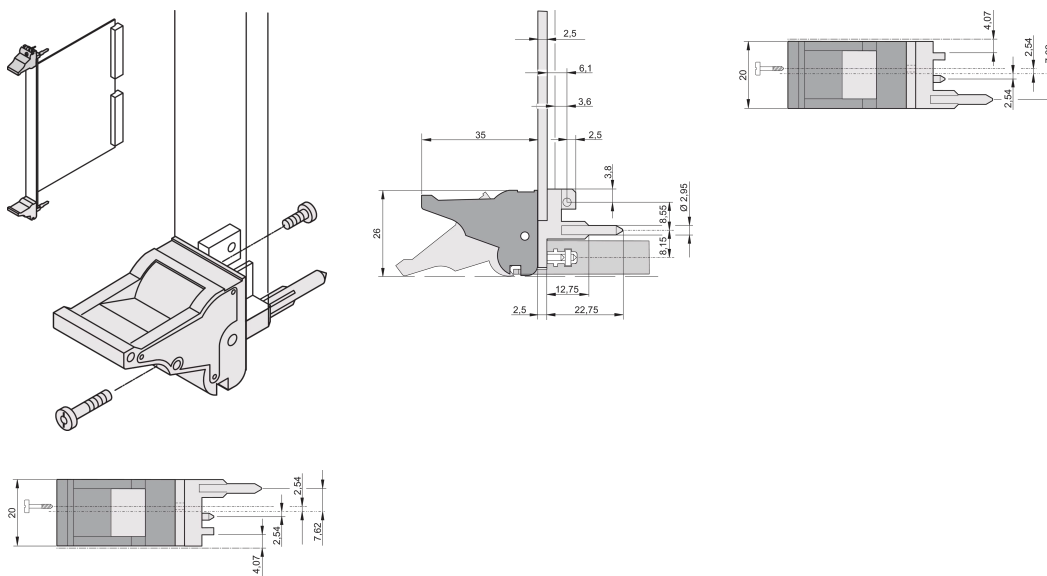

Insertor/Extractor Handle Type IEL, Black Lever, Grey Button, Top; 10 pieces

CATALOG NUMBER

20817-614

The inserter/extractor handle, type IEL in accordance with IEEE 1101.10. Two of these handles can overcome a single lever force of 700N (per pair).

CERTIFICATIONS

FEATURES

Suitable for insertion and extraction forces up to 700 N (per pair)

In accordance with IEEE 1101.10 and IEC 60297-3-102

A microswitch can be mounted

PRODUCT ATTRIBUTES

Package Quantity: 10

Handle Type: IEL; Top Front; Bottom Rear I/O

Flammability Rating: UL@ 94V-0

Color: Jet Black

Color Code: RAL 9005

Complies With: EN 45545-2

Depth (D): 60.45mm

Height (H): 25.5mm

Material: Polycarbonate; Zinc Alloy

Product Type: Handle

Type: Inserter/Extractor, Standard

Width (W): 19.8mm

Works With: Front Panels

ADDITIONAL PRODUCT DETAILS

Please order Coding pegs and Microswitch separately.

DIAGRAMS

WARNING