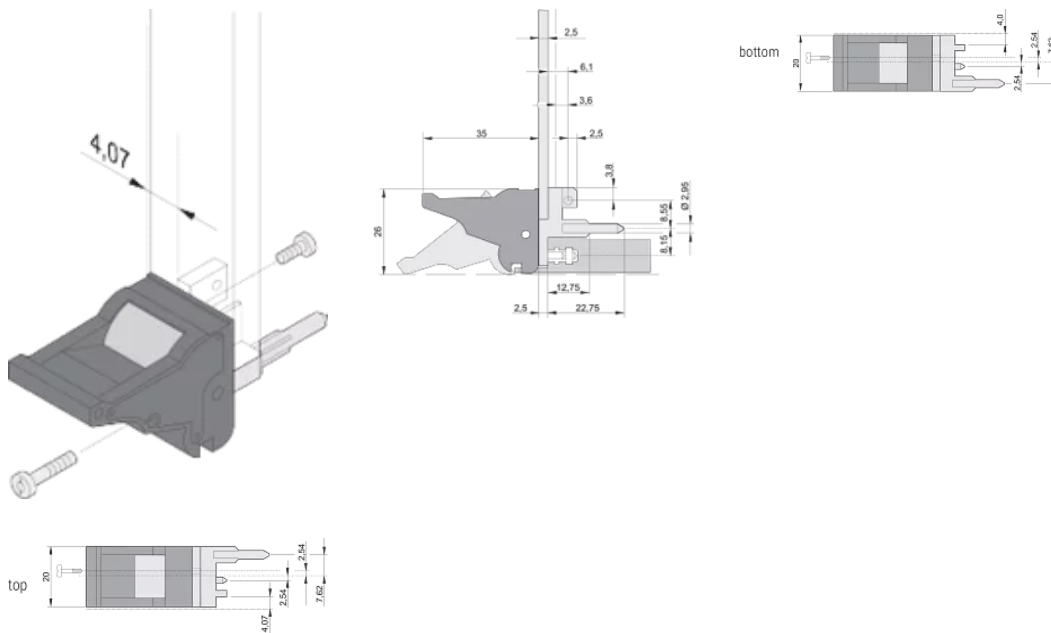

Handle Type: IEL; Top Front; Bottom Rear I/O

Flammability Rating: UL@ 94V-0

Color: Jet Black

Color Code: RAL 9005

Complies With: EN 45545-2

Depth (D): 60.45mm

Height (H): 25.5mm

Material: Polycarbonate; Zinc Alloy

Product Type: Handle

Type: Inserter/Extractor, Standard

Width (W): 19.8mm

Works With: Front Panels

ADDITIONAL PRODUCT DETAILS

Please order Coding pegs and Microswitch separately.

DIAGRAMS

WARNING