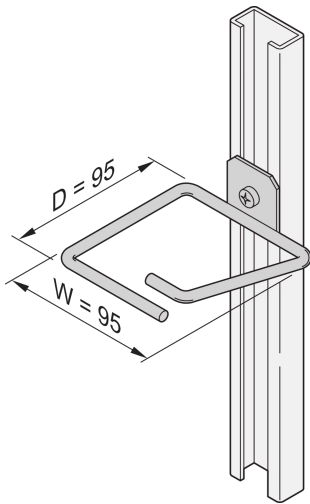

Cable Eye for C-Rail, Steel

Data Solutions

Cable eyes can be attached to slide rails, cable panels, etc.

CERTIFICATIONS

FEATURES

Cable eye for C-profile

SPECIFICATIONS

- Product Type:** Cable Eye
- Finish:** Zinc Plated

Table 1/1

Catalog Number	Material	Package Quantity
20118-339	Steel	4

Catalog Number	Material	Package Quantity
20118-554	Steel	4
20118-340	Steel	4

ADDITIONAL PRODUCT DETAILS

Please order assembly kit separately.