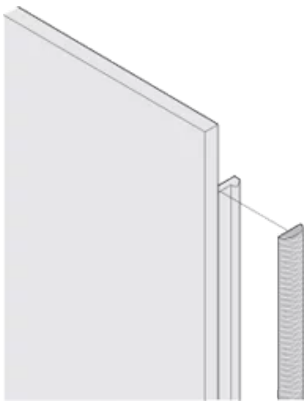

CERTIFICATIONS

FEATURES

Textile EMC gasket is affixed laterally on the front panel or in the groove of the right-hand profile as appropriate.

Profile seal is bonded onto the contact surface of the 19" bracket or of the rear angle and sets up the conductive connection to the U-shaped front panels

Table 1/1

Catalog Number	Rack Height	Package Quantity	Depth (D)	Height (H)	Quick Ship
----------------	-------------	------------------	-----------	------------	------------

21102-853	3U	10	1.62mm	97mm	No
21102-855	6U	10	1.62mm	232mm	No
21102-857	2U	10	1.62mm	52mm	No
21102-859	9U	10	1.62mm	365.5mm	No
21102-854	3U	100			No
21102-858	4U	10			No
21102-978	5U	10			No
21102-856	6U	100			No

ADDITIONAL PRODUCT DETAILS

EMC gaskets (textile) are required for shielding the front panels.

DIAGRAMS

WARNING

nVent products shall be installed and used only as indicated in nVent's product instruction sheets and training materials. Instruction sheets are available at www.nvent.com and from your nVent customer service representative. Improper installation, misuse, misapplication or other failure to completely follow nVent's instructions and warnings may cause product malfunction, property damage, serious bodily injury and death and/or void your warranty.