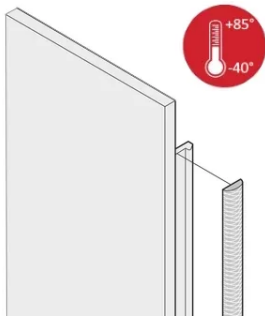

Front Panel EMC Textile Shielding Kit, -40 up to +85°C

The textile EMC gaskets are inserted into a slot on the right hand side of the U-shaped front panels. The gaskets are glued to the front panel. For an expanded temperature range up to +85°C.

CERTIFICATIONS

FEATURES

Textile EMC gasket is affixed laterally on the front panel or in the groove of the right-hand profile as appropriate.

Profile seal is bonded onto the contact surface of the 19" bracket or of the rear angle and sets up the conductive connection to the U-shaped front panels

Temperature range -40 °C ... +85 °C

SPECIFICATIONS

- Works With:** Subracks; Cases; Front Panels
- Product Family:** EuropacPRO; PropacPRO; RatiopacPRO AIR; PropacPRO; Frame Type Plug-In Unit
- Product Type:** Shielding Kit
- Material:** Thermoplastic Elastomer