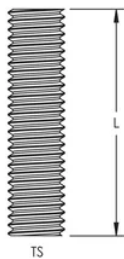

DIAGRAMS

WARNING

nVent products shall be installed and used only as indicated in nVent's product instruction sheets and training materials. Instruction sheets are available at www.nvent.com and from your nVent customer service representative. Improper installation, misuse, misapplication or other failure to completely follow nVent's instructions and warnings may cause