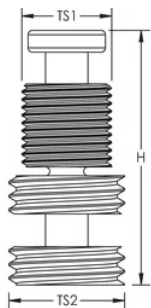

DIAGRAMS

WARNING

nVent products shall be installed and used only as indicated in nVent's product instruction sheets and training materials. Instruction sheets are available at www.nvent.com and from your nVent customer service representative. Improper installation, misuse, misapplication or other failure to completely follow nVent's instructions and warnings may cause