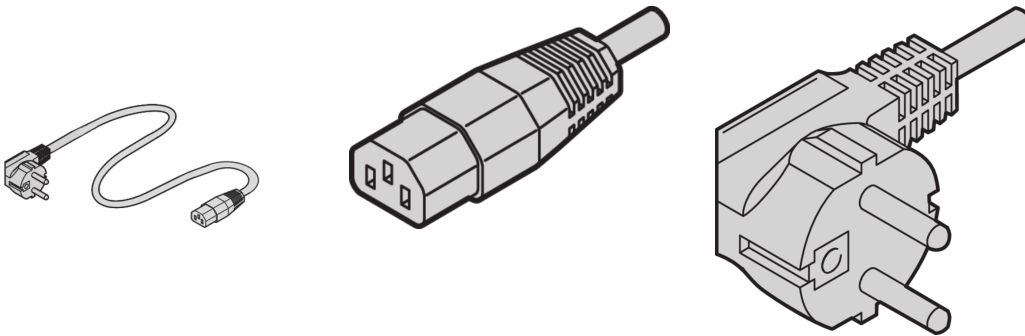

# Mains Cable, SCHUKO/UTE to IEC C13, 2.5 m, Black

### CATALOG NUMBER

**62150-191**

nVent SCHROFF Mains cable provides practical, universal fastening with variable attachment facilities. They are general in nature and fit in to different applications like Fans, cabinet lights, etc., Industrial PC connections, Uninterruptible power supplies, Systems.

### PRODUCT ATTRIBUTES

Input Connector: SCHUKO / UTE

Output Connector: IEC C13

Length: 2500mm

Package Quantity: 1

Color: Black

Connector Type: Straight

Material: PVC