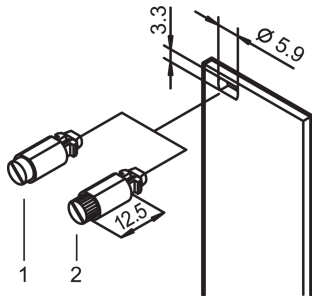

# Quick Release Fastener

1/4 rotary lock with defined stop.

## FEATURES

1/4 rotary lock with defined stop

Identification of locking position due to slot position

Vibration and shake proof

Qty 100 pieces

Table 2/2

Catalog Number	Fastener Type	Quick Ship
21101-848	Slotted Head	No
21101-847	Slotted Head	No
21101-850	Knurled, Slotted Head	No
21101-849	Knurled, Slotted Head	No