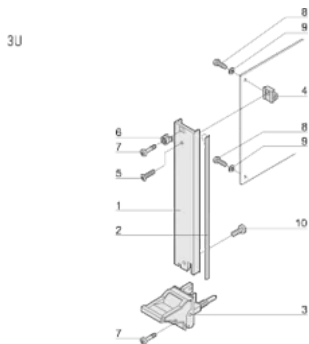

Table 1/2

Catalog Number	Rack Width	Package Quantity	Handle Type	Mounting	Gasket Type	Front Finish
20848-751	4HP	1	IEL	Screw-on Rear IO	Textile EMC	Anodized
20848-752	8HP	1	IEL	Screw-on Rear IO	Textile EMC	Anodized

Table 2/2

Catalog Number	Rear Finish	Treated Edges	Complies With	Height (H)	Width (W)	Quick Ship
20848-751	Etched	No	IEC 60297-3-102, IEEE 1101.10, IEC 60297-3-103, IEEE 1101.1/11	128.4mm	20mm	No
20848-752	Etched	No	IEC 60297-3-102, IEEE 1101.10, IEC 60297-3-103, IEEE 1101.1/11	128.4mm	40.3mm	No

DIAGRAMS

WARNING

nVent products shall be installed and used only as indicated in nVent's product instruction sheets and training materials. Instruction sheets are available at www.nvent.com and from your nVent customer service representative. Improper installation, misuse, misapplication or other failure to completely follow nVent's instructions and warnings may cause product malfunction, property damage, serious bodily injury and death and/or void your warranty.