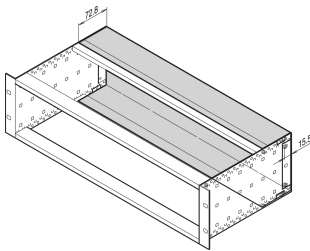

EuropacPRO Rear Hood for Stainless Steel EMC Gasket, 6 U, 84 HP

CATALOG NUMBER

34561-764

The rear hood is used as a shielded rear boundary and requires 60 mm space. Therefore if the rear hood is used, the side panel depth must be 60 mm greater than the board depth. Contact between the rear hood and the horizontal rails is established by the stainless steel contact strip for the cover plate. Thus no additional EMC sealing is necessary. Rear hood cannot be used simultaneously with rear corner profile.

CERTIFICATIONS

FEATURES

The rear hood is used as a shielded rear boundary. The rear hood requires 60 mm space. Therefore if the rear hood is used, the side panel depth must be 60 mm greater than the board depth. Example: For a board depth of 160 mm a side panel (with rear hood) of 235 mm (175 mm + 60 mm) is used

Contact between the rear hood and the horizontal rails is established by the stainless steel contact strip for the cover plate. Thus no additional EMC sealing is necessary

Rear hood cannot be used simultaneously with rear corner profile

For EMC-shielding please order EMC gasket for horizontal rail separately.

PRODUCT ATTRIBUTES

Rack Height: 6U

Rack Width: 84HP

Package Quantity: 1

Finish: Passivated

Material: Aluminum

Product Family: EuropacPRO