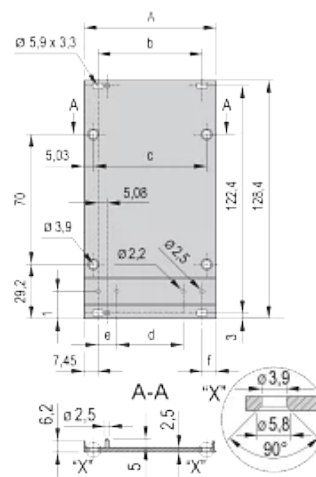

Frame Type Plug-In Unit PRO Kit, Shielded, Perforated, 1 Connector, 3 U, 12 HP, 167 mm

CATALOG NUMBER

24813-212

3 U Front panel shieldable

5a

Protects a PCB against mechanical damage and discharges electrostatic buildup; for Euroboard formats; pair panel with one cutout for one connector.

CERTIFICATIONS

FEATURES

Cover plate with perforation, for guide rails (airflow approx. 60 %)

Rear panel with cut-out for single connector (conforms to EN 60603, DIN 41612, construction types: B, C, D, F, H, Q, R, S)

Extruded side panels with groove to right and left, to insert a PCB (board position in accordance with standard in left side panel only)

PRODUCT ATTRIBUTES

Rack Height: 3U

Rack Width: 12HP

Depth (D): 167mm

Handle Type: Trapezoid

Package Quantity: 1

EMC Gasket Type: Textile

Rear Panel Type: Single Connector Cut-Out

Cover Plate Type: Cover Plate with Perforation for Guide Rails

Front Finish: Anodized

Rear Finish: Conductive