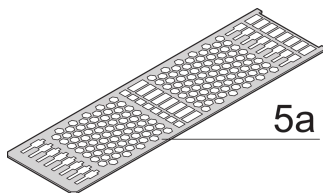

Frame Type Plug-In Unit PRO Kit, Shielded, Perforated, 1 Connector, 3 U, 12 HP, 167 mm

CATALOG NUMBER

24813-212

3 U Front panel shieldable

5a

Protects a PCB against mechanical damage and discharges electrostatic buildup; for Euroboard formats; pair panel with one cutout for one connector.

CERTIFICATIONS

FEATURES

Cover plate with perforation, for guide rails (airflow approx. 60 %)

Rear panel with cut-out for single connector (conforms to EN 60603, DIN 41612, construction types: B, C, D, F, H, Q, R, S)

Extruded side panels with groove to right and left, to insert a PCB (board position in accordance with standard in left side panel only)

PRODUCT ATTRIBUTES

Rack Height: 3U

Rack Width: 12HP

Depth (D): 167mm

Handle Type: Trapezoid

Package Quantity: 1

EMC Gasket Type: Textile

Rear Panel Type: Single Connector Cut-Out

Cover Plate Type: Cover Plate with Perforation for Guide Rails

Front Finish: Anodized

Rear Finish: Conductive