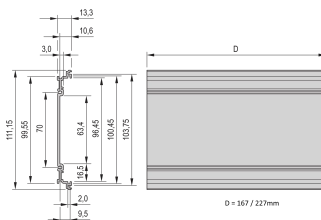

Frame Type Plug-In Unit PRO Kit, Shielded, Perforated, 1 Connector, 3 U, 12 HP, 167 mm

CATALOG NUMBER

24813-212

3 U Front panel shieldable

5a

Protects a PCB against mechanical damage and discharges electrostatic buildup; for Euroboard formats; pair panel with one cutout for one connector.

Extruded side panels with groove to right and left, to insert a PCB (board position in accordance with standard in left side panel only)

PRODUCT ATTRIBUTES

Rack Height: 3U

Rack Width: 12HP

Depth (D): 167mm