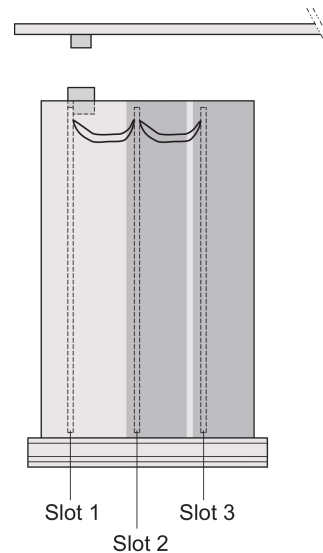

Frame Type Plug-In Unit PRO Kit, Shielded, Perforated, 1 Connector, 3 U, 12 HP, 167 mm

CATALOG NUMBER

24813-212

3 U Front panel shieldable

5a

Protects a PCB against mechanical damage and discharges electrostatic buildup; for Euroboard formats; pair panel with one cutout for one connector.

CERTIFICATIONS

FEATURES

Cover plate with perforation, for guide rails (airflow approx. 60 %)

Rear panel with cut-out for single connector (conforms to EN 60603, DIN 41612, construction types: B, C, D, F, H, Q, R, S)

Extruded side panels with groove to right and left, to insert a PCB (board position in accordance with standard in left side panel only)

PRODUCT ATTRIBUTES

Rack Height: 3U

Rack Width: 12HP

Depth (D): 167mm

Handle Type: Trapezoid

Package Quantity: 1

EMC Gasket Type: Textile

Rear Panel Type: Single Connector Cut-Out

Cover Plate Type: Cover Plate with Perforation for Guide Rails

Front Finish: Anodized

Rear Finish: Conductive