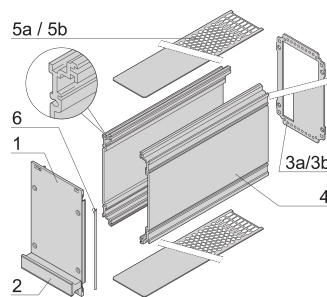

Frame Type Plug-In Unit PRO Kit, Shielded, Perforated, 1 Connector, 3 U, 12 HP, 167 mm

CATALOG NUMBER

24813-212

3 U Front panel shieldable

5a

Protects a PCB against mechanical damage and discharges electrostatic buildup; for Euroboard formats; pair panel with one cutout for one connector.

CERTIFICATIONS

FEATURES

Cover plate with perforation, for guide rails (airflow approx. 60 %)

Rear panel with cut-out for single connector (conforms to EN 60603, DIN 41612, construction types: B, C, D, F, H, Q, R, S)

Extruded side panels with groove to right and left, to insert a PCB (board position in accordance with standard in left side panel only)

PRODUCT ATTRIBUTES

Rack Height: 3U

Rack Width: 12HP

Depth (D): 167mm

Handle Type: Trapezoid

Package Quantity: 1

EMC Gasket Type: Textile

Rear Panel Type: Single Connector Cut-Out

Cover Plate Type: Cover Plate with Perforation for Guide Rails

Front Finish: Anodized

Rear Finish: Conductive