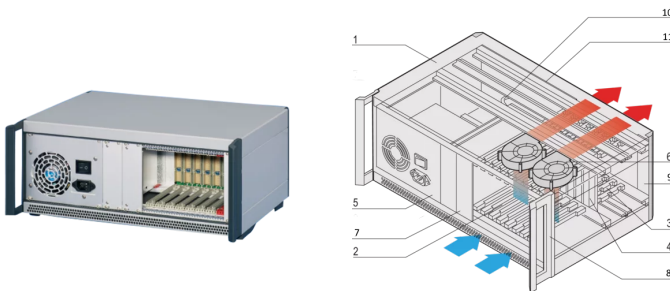

CPCI System With ATX PSU. Desktop, 4 U, 8 Slot, 84 HP

CATALOG NUMBER

24579-602

CompactPCI Desktop Chassis with vertical Card Cage for eight 3 U Boards, eight 3 U RTM Boards and built in ATX Power Supply.

CERTIFICATIONS

FEATURES

In accordance with IEC 60297-3-101, -102, -103; IEEE 1101.1, 1101.10/11; backplane in accordance with PICMG 2.0 rev. 3.0

System with vertical card cage. Board format Front: 3 U, 160 mm deep; Rear I/O: 3 U, 80 mm deep

Backplane 8 slot, 3 U, 32 bit, system slot right; 8 HP wide CPU can be used

Heat dissipation by two radial fans, airflow front to rear

ATX PSU, 300 W

PRODUCT ATTRIBUTES

Product Type: System

Number of Slots: 8

Type: Desktop

Backplane Type: 3 U CompactPCI

Data Transfer: 32-bit PCI Bus

Power per Slot: 40W

Input Voltage AC: 100 – 240V

Airflow Direction: Front to Rear

Rack Height: 4U

Power Supply Type: (1) ATX PSU