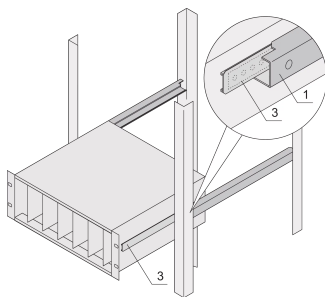

C-Profile Adaptor for Subracks Assembled into Cabinets, 355 mm

CATALOG NUMBER

24562-456

The C-profile, assembled on the Side Panel of the subrack serves to fix the subrack on the guiding profile when mounted into a cabinet.

CERTIFICATIONS

FEATURES

The C-profile fixes the subrack on the guiding profile when mounted into a cabinet.

PRODUCT ATTRIBUTES

Depth: 355mm

Package Quantity: 2

Finish: Anodized

Material: Aluminum

Product Family: EuropacPRO

Product Type: Telescopic Slide

Works With: Subracks

ADDITIONAL PRODUCT DETAILS

Note: No end stop when pulling out the subrack.

WARNING

nVent products shall be installed and used only as indicated in nVent's product instruction sheets and training materials. Instruction sheets are available at www.nvent.com and from your nVent customer service representative. Improper installation, misuse, misapplication or other failure to completely follow nVent's instructions and warnings may cause product malfunction, property damage, serious bodily injury and death and/or void your warranty.