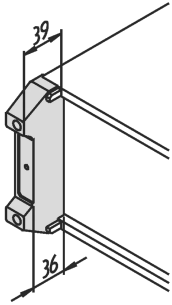

PropacPRO Foot for Rear Hood

The rear foot enables the assembly of the rear hood.

FEATURES

PU foam, black

SPECIFICATIONS

Works With:	Cases
Product Family:	RatiopacPRO; RatiopacPRO AIR; CompacPRO; PropacPRO; Inpac
Product Type:	Foot
Type:	Foot

Table 1/1

Catalog Number	Rack Height	Package Quantity	Material	Quick Ship
24576-393	3U	2	Polyurethane	No
24576-394	4U	2	Polyurethane	No

WARNING

nVent products shall be installed and used only as indicated in nVent's product instruction sheets and training materials. Instruction sheets are available at www.nvent.com and from your nVent customer service representative. Improper installation, misuse, misapplication or other failure to completely follow nVent's instructions and warnings may cause product malfunction, property damage, serious bodily injury and death and/or void your warranty.