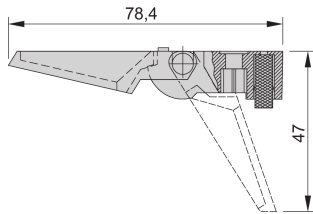

Plastic Foot

Tip-up feet, Plastic.

CERTIFICATIONS

FEATURES

Can be used instead of standard round feet

Load-carrying capacity: 25 kg per foot, max case weight 40 kg

Mounting holes are provided in bottom covers of the cases

Positioning of case is secured by anti-slip rubber inserts

SPECIFICATIONS

Works With:	Cases
Product Family:	RatiopacPRO; RatiopacPRO AIR; CompacPRO; PropacPRO; Inpac
Type:	Foot; With Tip-up
Product Type:	Foot
Material:	Polyamide

Table 1/1

Catalog Number	Package Quantity	Quick Ship
10603-023	1	No
10603-026	1	No