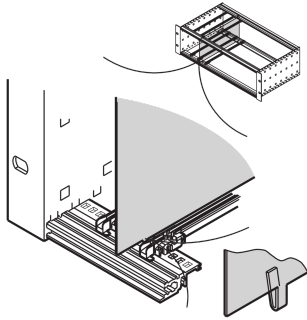

EuropacPRO Divider Plate

The divider plate enables the user to create a separate area inside a subrack or case. The plate can be clipped into the perforation of the horizontal rails. The subracks or cases have to be disassembled if the plate will be assembled.

CERTIFICATIONS

FEATURES

Mounts by clipping into horizontal rails

Space requirement on component side: 2.0 mm

Fitting depends on gasketing method (stainless steel/textile gasket)

SPECIFICATIONS

- Product Family:** EuropacPRO
- Product Type:** Side Panel
- Material:** Stainless Steel
- Works With:** Subracks