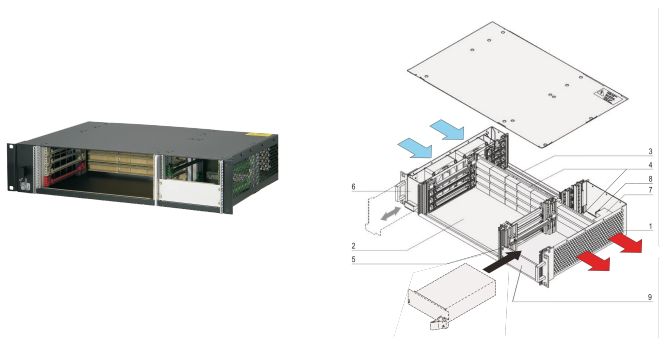

## CATALOG NUMBER

**24579-082**

2 U CompactPCI System with horizontal Card Cage for four 6 U Boards, four RTM Boards and one CompactPCI 3 U Pluggable Power Supply. Option to assemble a second pluggable Power Supply.

## FEATURES

In accordance with IEC 60297-3-101, -102, -103; IEEE 1101.1, 1101.10/11; backplane in accordance with PICMG 2.0 rev. 3.0

System with horizontal card cage. Board format Front: 6 U, 160 mm deep; Rear I/O: 6 U, 80 mm deep

Backplane (signal and power backplane in one unit) 4 slot, 6 U, 64 bit System slot left, Power connector (2 x P 47)

Heat dissipation by hot-swap fan unit (airflow left to right)

Prepared for the assembly of a 19" CompactPCI power supply (3 U, 8 HP)

## PRODUCT ATTRIBUTES

Product Type: System

Number of Slots: 4

Type: 19" Rack Mount

Backplane Type: 6 U CompactPCI

Data Transfer: 64-bit PCI Bus

Power per Slot: 40W

Input Voltage AC: 100 – 240V