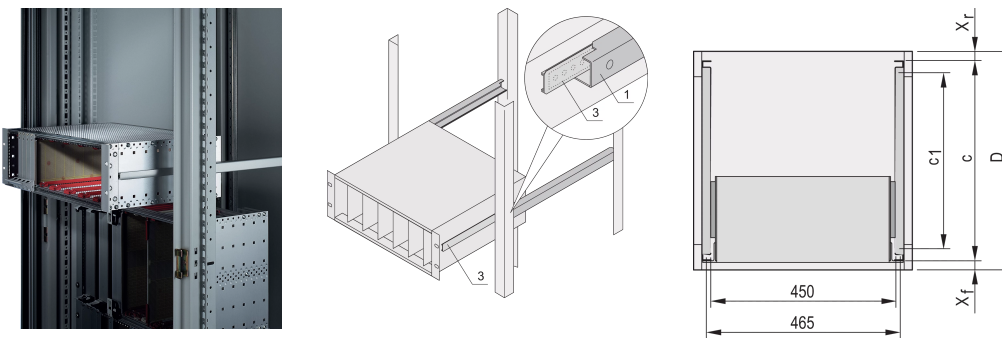

Telescopic Slides C-Profile for Cabinet for Fitting Eurorack, 600 mm

CATALOG NUMBER

24562-449

Telescopic slides with guiding profile for fitting in cabinets with 25 kg load capacity.

CERTIFICATIONS

FEATURES

For mounting 84 HP wide subracks in the 19" plane

Loading capacity: 25 kg per pair

The guiding profile (1) is matched to the fixing dimension in the cabinet (it is bolted to the 19" profile of the cabinet); the adaptor Rail (3) is matched to the depth and fixing dimension on the subrack (it is inserted into the guiding profile like a telescopic slide)

PRODUCT ATTRIBUTES

Product Family: Eurorack

Depth: 600mm

Package Quantity: 2

Finish: Anodized

Material: Aluminum

Product Type: Telescopic Slide

Type: C Profile

Net Weight: 0.445kg

ADDITIONAL PRODUCT DETAILS

No protection against extraction, no stop at full extension.

The reinforcement Rail and the C-Rails have been tested in accordance with the Russian atomic energy authority GAN standards.