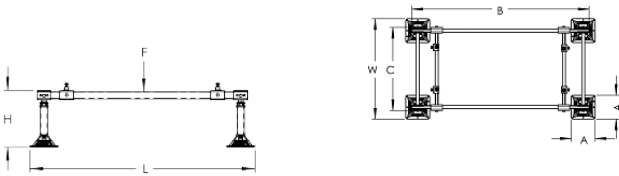

Table 3/3

Catalog Number	Article Number	Unit Weight	Ultimate Static Load (F)	Static Load Safety Factor
PEKLD4	360530	14.6 kg	1779N	3:1

DIAGRAMS

WARNING

nVent products shall be installed and used only as indicated in nVent's product instruction sheets and training materials. Instruction sheets are available at www.nvent.com and from your nVent customer service representative. Improper installation, misuse, misapplication or other failure to completely follow nVent's instructions and warnings may cause product malfunction, property damage, serious bodily injury and death and/or void your warranty.

North America

+1.800.753.9221
Option 1 – Customer Care
Option 2 – Technical
Support

Europe

Netherlands:
+31 800-0200135
France:
+33 800 901 793

Europe

Germany:
800 1890272
Other Countries:
+31 13 5835404

APAC

Shanghai:
+ 86 21 2412 1618/19
Sydney:
+61 2 9751 8500

Our powerful portfolio of brands:

CADDY ERICO HOFFMAN ILSCO SCHROFF TRACHTE