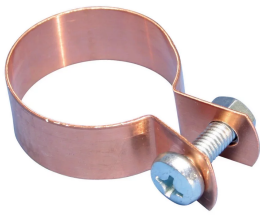

STRC CU Strap Clamp for Copper Tube, 28 mm OD

CATALOG NUMBER

STRC028CU

FEATURES

Includes fasteners, screw and nut

PRODUCT ATTRIBUTES

Article Number: 574210

Material: Copper

Outer Diameter (OD): 28 mm

Width (W): 15 mm

Thickness (T): 0.6 mm

Screw Diameter (Sc): 6

Screw Length (L): 16mm

DIAGRAMS

WARNING

nVent products shall be installed and used only as indicated in nVent's product instruction sheets and training materials. Instruction sheets are available at www.nvent.com and from your nVent customer service representative. Improper installation, misuse, misapplication or other failure to completely follow nVent's instructions and warnings may cause product malfunction, property damage, serious bodily injury and death and/or void your warranty.