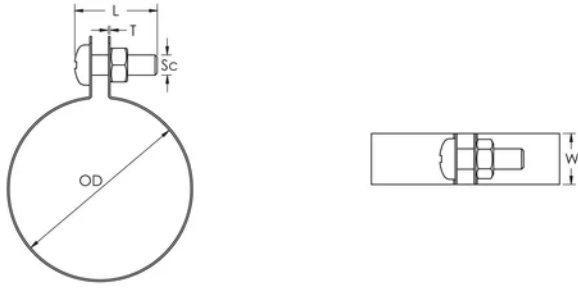

STRC CU Strap Clamp for Copper Tube, 28 mm OD

CATALOG NUMBER

STRC028CU

FEATURES

Includes fasteners, screw and nut

PRODUCT ATTRIBUTES

Article Number: 574210

Material: Copper

Outer Diameter (OD): 28 mm

Width (W): 15 mm

Thickness (T): 0.6 mm

Screw Diameter (Sc): 6

Screw Length (L): 16mm

DIAGRAMS

WARNING

nVent products shall be installed and used only as indicated in nVent's product instruction sheets and training materials. Instruction sheets are available at www.nvent.com and from your nVent customer service representative. Improper installation, misuse, misapplication or other failure to completely follow nVent's instructions and warnings may cause product malfunction, property damage, serious bodily injury and death and/or void your warranty.