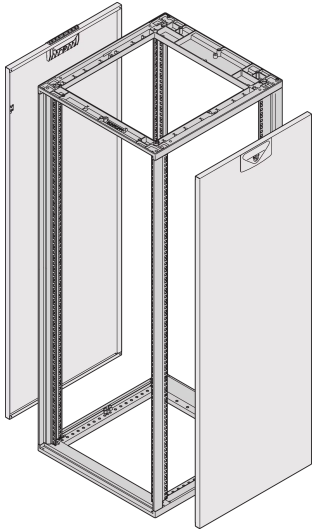

# Novastar Side Panel for Slim-Line

Steel Side Panels for Slim.Line aluminum frame with quick fastner for easy mounting and installation. Schroff delivers cladding parts with grounding cable installed and tested

## FEATURES

Side panel with quarter-turn fastener, includes grounding

St, 1 mm