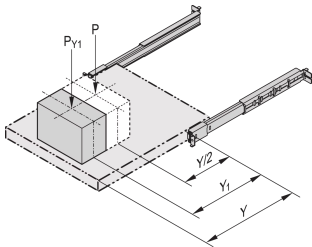

Mounting Kit for Telescopic Slide

Cabinet Mounting Kit for Telescopic Slide for the assembly of 2 Economy 1 U telescopic slides.

CERTIFICATIONS

FEATURES

For the assembly of 2 Economy 1 U telescopic slides

SPECIFICATIONS

- **Product Type:** Mounting Kit
- **Material:** Steel
- **Finish:** Zinc Plated

Table 1/1

Catalog Number	Type	Package Quantity	Rack Height	Quick Ship
21120-159	Universal	1	2U	No
21120-194	Narrow	1	2U	No
21120-193	Narrow	1	2U	No
21120-160	Universal	1	2U	No