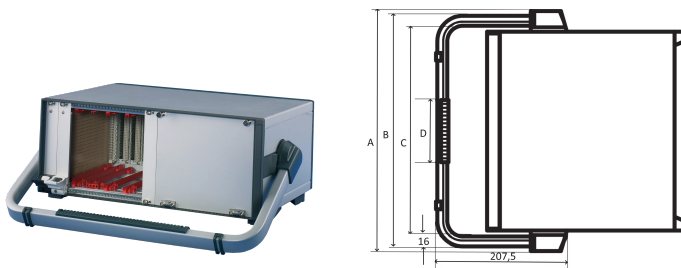

RatiopacPRO/-Air Tip-up Handle, 84 HP

CATALOG NUMBER

24571-322

Tip-up carrying handles.

CERTIFICATIONS

FEATURES

Adjustable in 30° increments

Retrofittable without mechanical tooling on case

Static load-carrying capacity 30 kg

The handle enable a user to have a better view to the front side of the case in case of desktop usage

PRODUCT ATTRIBUTES

Rack Width: 84HP

Package Quantity: 1

Handle Type: Tip-up Handle