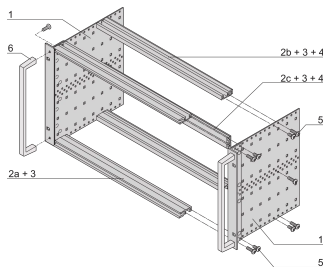

EuropacPRO 19" Subrack Kit for Backplane, Heavy, Retrofit Shielding, With Front Handle, 3 U, 355 mm

CATALOG NUMBER

24567-164

Non-EMC shielded subrack for backplane mounting, heavy version with tox welded side panels and front handle.

CERTIFICATIONS

FEATURES

Subrack with side panel type H ("Heavy"), 19" bracket is firmly fixed to side panel (tox-cold welded)

Supplied as space-saving flat-pack

Rear horizontal rail for backplane mounting with insulation strip

Horizontal rail type "Heavy"

Shock and Vibration resistance up to 5 g

IP 20, in accordance with IEC 60529

Shock and vibration tested to the German "Bahn" standards BN 411002, BN 411003

Internal and external dimensions in accordance with: IEC 60297-3-100, -101, IEEE 1101.1

Installed load up to 15 kg

Version with front handles

PRODUCT ATTRIBUTES

Rack Height: 3U

Depth: 355mm

Package Quantity: 1

For Mounting: Backplane

Board Depth: 160mm; 220mm; 280mm; 340mm