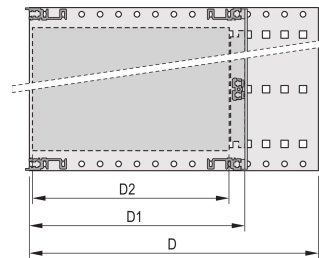

EuropacPRO 19" Subrack Kit for Backplane, Heavy, Retrofit Shielding, With Front Handle, 3 U, 355 mm

CATALOG NUMBER

24567-164

Non-EMC shielded subrack for backplane mounting, heavy version with tox welded side panels and front handle.

CERTIFICATIONS