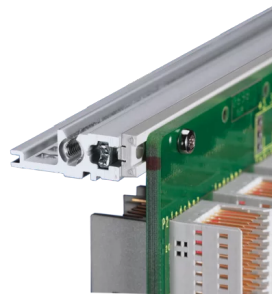

EuropacPRO 19" Subrack Kit for Backplane, Heavy, Retrofit Shielding, With Front Handle, 3 U, 355 mm

CATALOG NUMBER

24567-164

Non-EMC shielded subrack for backplane mounting, heavy version with tox welded side panels and front handle.

CERTIFICATIONS

FEATURES

Subrack with side panel type H ("Heavy"), 19" bracket is firmly fixed to side panel (tox-cold welded)

Supplied as space-saving flat-pack

Rear horizontal rail for backplane mounting with insulation strip

Horizontal rail type "Heavy"

Shock and Vibration resistance up to 5 g

IP 20, in accordance with IEC 60529

Shock and vibration tested to the German "Bahn" standards BN 411002, BN 411003

Internal and external dimensions in accordance with: IEC 60297-3-100, -101, IEEE 1101.1

EMC Gasket Type: Stainless Steel

Shock and Vibration Tolerance: 5g (force)

Handle Included: Yes

Mounting: Rack

Complies With: IEC 60297-3-103

EMC Shielding: No

Finish: Anodized; Passivated

Material: Aluminum