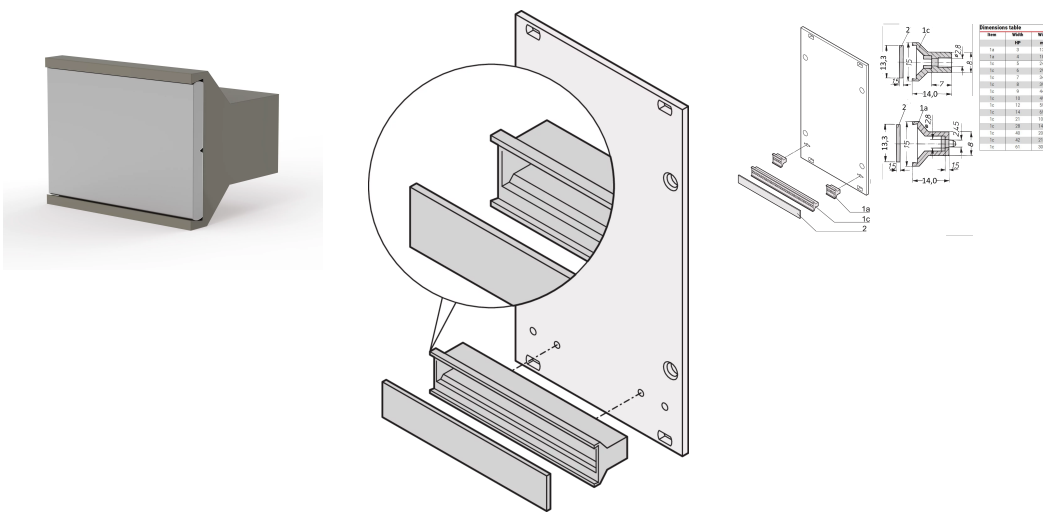

Static Handle Plastic in Trapezoid Form, Grey, 12 HP

CATALOG NUMBER

20808-064

The static plastic handle, trapezoid form in grey color can be mounted to a front panel for extraction of the PCB.

CERTIFICATIONS

FEATURES

With separate identification plate, Al 1.5 mm

Handle, PC, UL 94 V-0

PRODUCT ATTRIBUTES

Rack Width: 12HP

Package Quantity: 1

Handle Type: Trapezoid, Static

Flammability Rating: UL® 94V-0

Color: Light Grey

Color Code: RAL 7035

Complies With: EN 45545-2, R22-R24, HL3; IEC 60297-3-101

Depth (D): 14mm

Height (H): 15.4mm

Material: Polyphenylene Ether

Product Type: Handle

Type: Static

Width (W): 59.6mm

Works With: Front Panels

ADDITIONAL PRODUCT DETAILS

Please take into consideration that deliveries may be carried out in the stated SPQs (SPQ, e.g. 5 pieces, 10 pieces, 50 pieces, etc.). Differing order quantities (e.g. 2 pieces) may be changed to the next possible delivery quantity = Standard Pack Quantity.