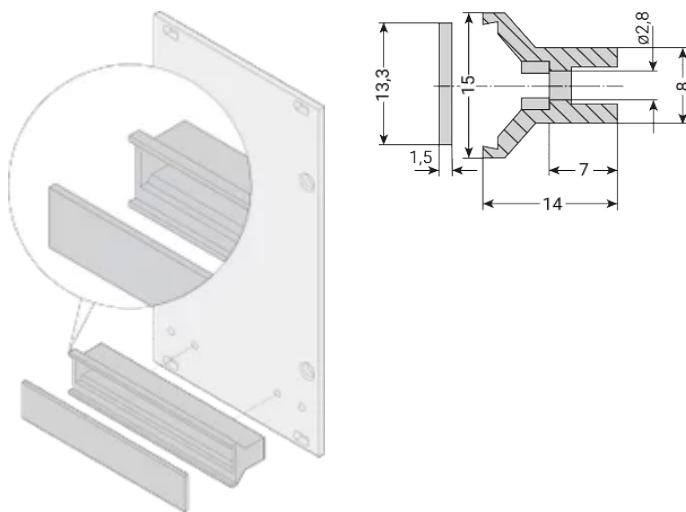

Color: Light Grey

Color Code: RAL 7035

Complies With: EN 45545-2, R22-R24, HL3; IEC 60297-3-101

Depth (D): 14mm

Height (H): 15.4mm

Material: Polyphenylene Ether

Product Type: Handle

Type: Static

Width (W): 59.6mm

Works With: Front Panels

ADDITIONAL PRODUCT DETAILS

Please take into consideration that deliveries may be carried out in the stated SPQs (SPQ, e.g. 5 pieces, 10 pieces, 50 pieces, etc.). Differing order quantities (e.g. 2 pieces) may be changed to the next possible delivery quantity = Standard Pack Quantity.

Cannot be used together with fixing clip (21101-239).

DIAGRAMS

WARNING

---

nVent products shall be installed and used only as indicated in nVent's product instruction sheets and training materials. Instruction sheets are available at www.nvent.com and from your nVent customer service representative. Improper installation, misuse, misapplication or other failure to completely follow nVent's instructions and warnings may cause product malfunction, property damage, serious bodily injury and death and/or void your warranty.