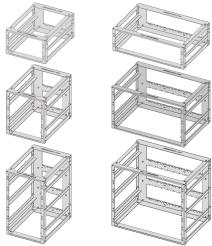

On Board Rack

Suitable for ongoing vibrations, shock, high temperatures, and high humidity.

CERTIFICATIONS

FEATURES

For mobile railway applications

Suitable for ongoing vibrations, shock, high temperatures, and high humidity

Suitable for 1, 2, or 3 U SNCF subracks (NF F61-005, CF 60-002)

Rear side is equipped for standard connectors; crossbar can be custom-coded for the SNCF coding pins

Crossbar with integrated cable channel

Several racks can be stacked or fitted in rows

Produced using a welding process, certified to EN 15085 (CL2)

Stainless Steel welds passivated to prevent corrosion

SPECIFICATIONS

Static Load:	25kg
Depth:	341.8mm
Product Type:	Rack
Complies With:	SNCF NFF 61005; SNCF NFF 60002
Frame Material:	Steel

Table 1/2

Catalog Number	Rack Height	Height	Rack Width	Width	Package Quantity	Material
10170-013	6U	290mm	36HP	252.65mm	1	Stainless Steel
10170-017	9U	423.4mm	36HP	252.65mm	1	Stainless Steel
10170-012	6U	290mm	84HP	496.4mm	1	Stainless Steel
10170-016	9U	423.4mm	84HP	496.4mm	1	Stainless Steel
10170-014	3U	156.7mm	84HP	496.4mm	1	Stainless Steel
10170-015	3U	156.7mm	36HP	252.65mm	1	Stainless Steel