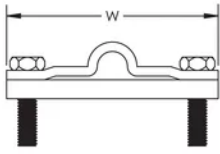

DIAGRAMS

WARNING

---

nVent products shall be installed and used only as indicated in nVent's product instruction sheets and training materials. Instruction sheets are available at www.nvent.com and from your nVent customer service representative. Improper installation, misuse, misapplication or other failure to completely follow nVent's instructions and warnings may cause product malfunction, property damage, serious bodily injury and death and/or void your warranty.

North America

+1.800.753.9221
Option 1 – Customer Care
Option 2 – Technical
Support

Europe

Netherlands:
+31 800-0200135
France:
+33 800 901 793

Europe

Germany:
800 1890272
Other Countries:
+31 13 5835404