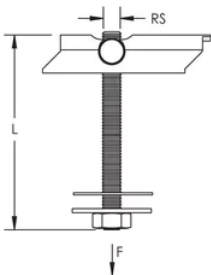

CatalogNumber	Article Number	Rod Size (RS)	Length (L)	Drill Bit Diameter	Static Load	Ultimate Static Load (F)
MTVB10200	584466	10	200mm	25mm	800N	20kN

Table 2/2

Catalog Number	Article Number	Certifications
MTVB10100	584465	VdS G412037, FM Approved, Pipe Hanger Components
MTVB8100	584455	VdS G412037
MTVB8200	584456	VdS G412037
MTVB10200	584466	FM Approved, Pipe Hanger Components

ADDITIONAL PRODUCT DETAILS

Static Load represents the maximum recommended load when fixed to a trapezoidal sheet.

The Ultimate Static Load value does not take into account the load-bearing characteristics of the supporting material. The appropriate safety factor is to be added to this load rating.

DIAGRAMS

WARNING

nVent products shall be installed and used only as indicated in nVent's product instruction sheets and training materials. Instruction sheets are available at www.nvent.com and from your nVent customer service representative. Improper installation, misuse, misapplication or other failure to completely follow nVent's instructions and warnings may cause product malfunction, property damage, serious bodily injury and death and/or void your warranty.