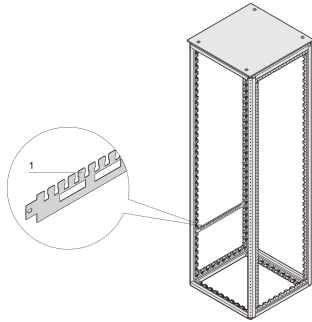

Varistar Cable Support Rail for Cabinet Depth

Varistar horizontal cable support rail in the cabinet depth.
Mounted directly at the frame.

CERTIFICATIONS

FEATURES

For cable shells (bottom row) and for cable ties or Velcro (top row)

For cable ducting in side area of cabinet

SPECIFICATIONS

Material: Steel
Product Type: Support Rail

Table 1/2

Catalog Number	Depth	Package Quantity	Color	Color Code	Finish	Length
23130-326	600mm	2	Black Grey	RAL 7021	Powder Coated	466.4mm
23130-328	800mm	2	Black Grey	RAL 7021	Powder Coated	666.4mm
23130-329	900mm	2	Black Grey	RAL 7021	Powder Coated	766.4mm