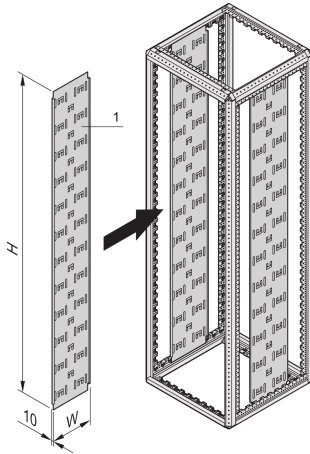

Varistar Cable Panel

Vertical cable panel for Varistar free standing cabinets powdered in cabinet color in different widths.

CERTIFICATIONS

FEATURES

For fitting directly onto the frame

Cables are assembled in place with cable ties or Velcro

SPECIFICATIONS

Product Type: Cabinet/Rack Panel

Material: Steel

Table 1/2

Catalog Number	Rack Height	Height	Width	Depth	Package Quantity	Color
23130-501		446mm	110mm	10mm	2	Black Grey
23130-499		915.5mm	110mm	10mm	2	Black Grey

CatalogNumber	Rack Height	Height	Width	Depth	Package Quantity	Color
23130-500		604mm	110mm	10mm	2	Black Grey
23130-502		1019mm	110mm	10mm	2	Black Grey
23130-503		670mm	110mm	10mm	2	Black Grey
23130-504		496mm	110mm	10mm	2	Black Grey
23130-150	42U	2000mm	250mm	250mm	2	Black Grey
23130-151	47U	2200mm	250mm	250mm	2	Black Grey
23130-420	38U	1800mm	150mm	150mm	2	Black Grey
23130-421	42U	2000mm	150mm	150mm	2	Black Grey
23130-422	47U	2200mm	150mm	150mm	2	Black Grey
23130-625	52U	2450mm	250mm	250mm	2	Black Grey
23130-628	52U	2450mm	150mm	150mm	2	Black Grey