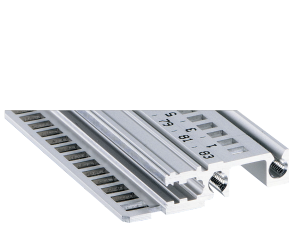

Horizontal Rail, Front, Type H-LD, Heavy, Long Lip, for IEEE Application, 1000 mm

CATALOG NUMBER

34560-301

Combinations of horizontal rails and side panels

	Side panel 1	Side panel 2	Side panel 3	Side panel 4
Horizontal rail 1	-	+	+	+
Horizontal rail 2	+	+	+	+
Horizontal rail 3	+	+	-	-
Horizontal rail 4	Light 1	Dark 2	Heavy 3	Edge 4

Legend: "+" can be combined, "-" combination not recommended, "X" not recommended

The horizontal rail with a long lip enables the use of IEEE insertion / extraction handles.

CERTIFICATIONS

FEATURES

For plug-in units with IEEE handle

Long lip (H-LD)

Installation at top and bottom

For CPCI and VME64x systems

Aluminum extrusion, anodized finish, conductive contact surface

PRODUCT ATTRIBUTES

Rack Width: 195HP

Package Quantity: 1

Finish: Anodized

Length: 1000mm

Material: Aluminum

Product Family: EuropacPRO; RatiopacPRO; RatiopacPRO AIR; CompacPRO; PropacPRO

Product Type: Horizontal Rail

Type: Heavy, LD

Works With: Subracks; Cases

ADDITIONAL PRODUCT DETAILS