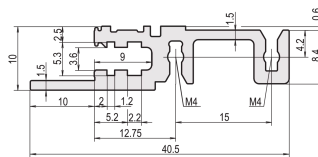

Horizontal Rail, Front, Type H-LD, Heavy, Long Lip, for IEEE Application, 1000 mm

CATALOG NUMBER

34560-301

Combinations of horizontal rails and side panels

	Side panel 1	Side panel 2	Side panel 3	Side panel 4
Horizontal rail 1	-	+	+	+
Horizontal rail 2	+	+	+	+
Horizontal rail 3	+	+	-	-
Horizontal rail 4	Light 1	Dark 2	Heavy 3	Edge 4

Legend: "+" can be combined, "-" combination not recommended, "X" not recommended

The horizontal rail with a long lip enables the use of IEEE insertion / extraction handles.

CERTIFICATIONS

FEATURES

For plug-in units with IEEE handle

Long lip (H-LD)

Installation at top and bottom

For CPCI and VME64x systems

Aluminum extrusion, anodized finish, conductive contact surface

PRODUCT ATTRIBUTES

Rack Width: 195HP

Package Quantity: 1

Finish: Anodized

Length: 1000mm

Material: Aluminum

Product Family: EuropacPRO; RatiopacPRO; RatiopacPRO AIR; CompacPRO; PropacPRO

Product Type: Horizontal Rail

Type: Heavy, LD

Works With: Subracks; Cases

ADDITIONAL PRODUCT DETAILS