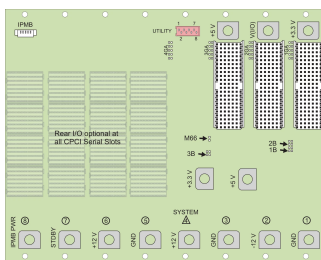

CPCI PlusIO System With Pluggable PSU, 4 U, 8 Slot

CATALOG NUMBER

24579-400

4 U CompactPCI PlusIO System with vertical Card Cage for one CPCI PlusIO System Controller, 4 CompactPCI and 3 CompactPCI Serial Peripheral Boards and one CompactPCI 3 U Pluggable Power Supply.

CERTIFICATIONS

FEATURES

In accordance with IEC 60297-3-101, -102, -103; IEEE 1101.1, 1101.10/11; backplane in accordance with PICMG 2.0 rev. 3.0 and PICMG 2.30 rev. 1.0

System with vertical card cage. Board format Front: 3 U, 160 mm deep, 8 slot; Rear I/O: 3 U, 80 mm deep, 3 slot