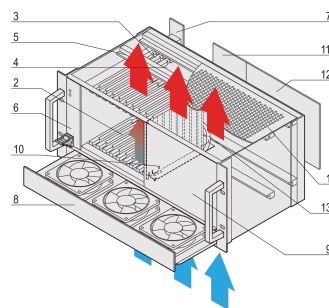

CPCI PlusIO System With Pluggable PSU, 4 U, 8 Slot

CATALOG NUMBER

24579-400

4 U CompactPCI PlusIO System with vertical Card Cage for one CPCI PlusIO System Controller, 4 CompactPCI and 3 CompactPCI Serial Peripheral Boards and one CompactPCI 3 U Pluggable Power Supply.

CERTIFICATIONS

FEATURES

In accordance with IEC 60297-3-101, -102, -103; IEEE 1101.1, 1101.10/11; backplane in accordance with PICMG 2.0 rev. 3.0 and PICMG 2.30 rev. 1.0

System with vertical card cage. Board format Front: 3 U, 160 mm deep, 8 slot; Rear I/O: 3 U, 80 mm deep, 3 slot

Backplane 4 slot, 3 U, 32 bit, CompactPCI; 4 slot, 3 U, CompactPCI PlusIO

Heat dissipation by 1 U hot-swap fan unit, airflow bottom to top

19"-compatible PSU, 250 W, 3 U, 8 HP

Option to mount a hard disk