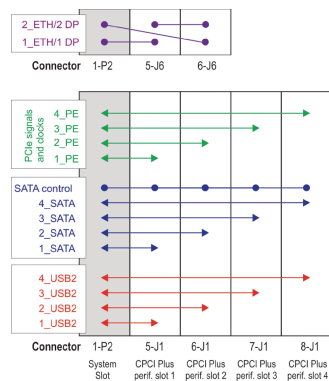

CPCI PlusIO System With Pluggable PSU, 4 U, 8 Slot

CATALOG NUMBER

24579-400

4 U CompactPCI PlusIO System with vertical Card Cage for one CPCI PlusIO System Controller, 4 CompactPCI and 3 CompactPCI Serial Peripheral Boards and one CompactPCI 3 U Pluggable Power Supply.

CERTIFICATIONS

FEATURES

In accordance with IEC 60297-3-101, -102, -103; IEEE 1101.1, 1101.10/11; backplane in accordance with PICMG 2.0 rev. 3.0 and PICMG 2.30 rev. 1.0

System with vertical card cage. Board format Front: 3 U, 160 mm deep, 8 slot; Rear I/O: 3 U, 80 mm deep, 3 slot