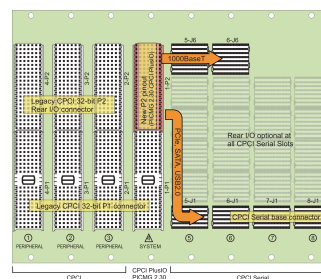

CPCI PlusIO System With Pluggable PSU, 4 U, 8 Slot

CATALOG NUMBER

24579-400

4 U CompactPCI PlusIO System with vertical Card Cage for one CPCI PlusIO System Controller, 4 CompactPCI and 3 CompactPCI Serial Peripheral Boards and one CompactPCI 3 U Pluggable Power Supply.

CERTIFICATIONS

FEATURES

In accordance with IEC 60297-3-101, -102, -103; IEEE 1101.1, 1101.10/11; backplane in accordance with PICMG 2.0 rev. 3.0 and PICMG 2.30 rev. 1.0

System with vertical card cage. Board format Front: 3 U, 160 mm deep, 8 slot; Rear I/O: 3 U, 80 mm deep, 3 slot