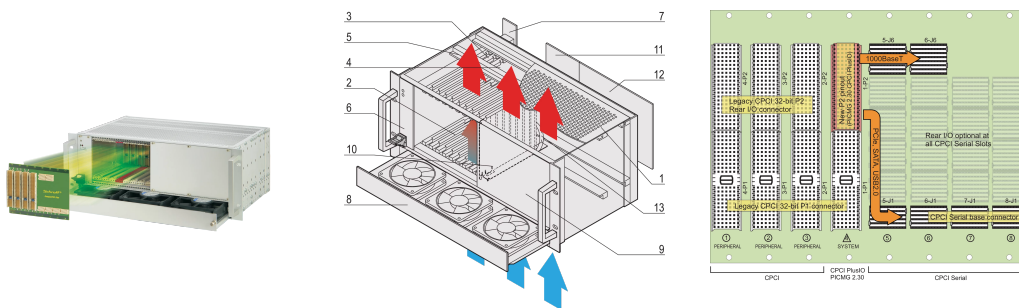

CPCI PlusIO System With Pluggable PSU, 4 U, 8 Slot

CATALOG NUMBER

24579-400

4 U CompactPCI PlusIO System with vertical Card Cage for one CPCI PlusIO System Controller, 4 CompactPCI and 3 CompactPCI Serial Peripheral Boards and one CompactPCI 3 U Pluggable Power Supply.

CERTIFICATIONS

FEATURES

In accordance with IEC 60297-3-101, -102, -103; IEEE 1101.1, 1101.10/11; backplane in accordance with PICMG 2.0 rev. 3.0 and PICMG 2.30 rev. 1.0

System with vertical card cage. Board format Front: 3 U, 160 mm deep, 8 slot; Rear I/O: 3 U, 80 mm deep, 3 slot

PRODUCT ATTRIBUTES

Product Type: System

Number of Slots: 8

Type: 19" Rack Mount

Backplane Type: 3 U, 4 Slot CompactPCI and 4 Slot CompactPCI Serial

Data Transfer: 32-bit PCI Bus; PCIe Gen2

Power per Slot: 40W

Input Voltage AC: 100 – 240V

Airflow Direction: Bottom to Top

Rack Height: 4U

Power Supply Type: (1) Pluggable PSU

Power Supply Included: Yes

Rear I/O: Yes

Complies With: PICMG 2.30 R1.0

Depth: 275mm