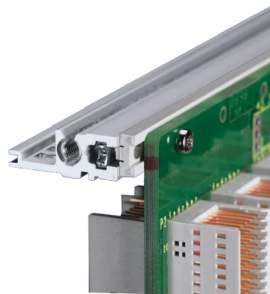

EuropacPRO 19" Subrack Kit for Backplane, Light, Unshielded, 6 U, 235 mm

CATALOG NUMBER

24564-432

Non-EMC shielded subrack for backplane mounting, light version.

CERTIFICATIONS

FEATURES

Subrack with side panel type L ("light") with integrated 19" support brackets

Horizontal rail type "light"

Aluminum construction

Rear horizontal rails for backplane mounting with insulation strip

Installed load up to 7.5 kg