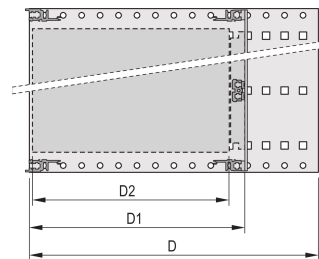

EuropacPRO 19" Subrack Kit for Backplane, Light, Unshielded, 6 U, 235 mm

CATALOG NUMBER

24564-432

Non-EMC shielded subrack for backplane mounting, light version.

CERTIFICATIONS

FEATURES

Subrack with side panel type L ("light") with integrated 19" support brackets

Horizontal rail type "light"

Aluminum construction

Rear horizontal rails for backplane mounting with insulation strip

Installed load up to 7.5 kg