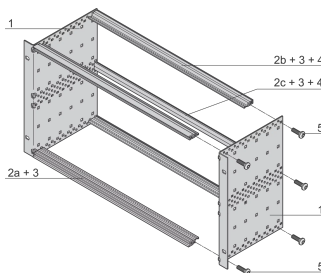

EuropacPRO 19" Subrack Kit for Backplane, Light, Unshielded, 6 U, 235 mm

CATALOG NUMBER

24564-432

Non-EMC shielded subrack for backplane mounting, light version.

CERTIFICATIONS

FEATURES

Subrack with side panel type L ("light") with integrated 19" support brackets

Horizontal rail type "light"

Aluminum construction

Rear horizontal rails for backplane mounting with insulation strip

Installed load up to 7.5 kg